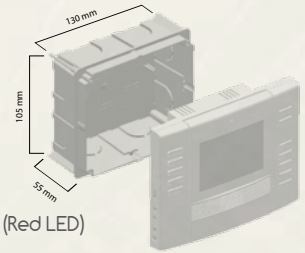

Ophera

Recessed hands-free intercom monitor

Colour versions

White body with - orange and white covers

Silver body with black, white and grey cover

This recessed hands-free video receiver comes with 3.5" colour monitor and exchangeable colour covers included in package. The LCD TFT monitor ensures quality chromatic performance, and the high-fidelity audio guarantees great acoustic performance in HANDS-FREE mode. Equipped with a pull-down display for a perfect viewing angle, it can also be provided with the intercommunicating module accessory included in the package.

Pull-down display

The unit has a movable part that can be tilted outwards by 20° in order to ensure excellent viewing from different heights.

Accessories: wall-mounting and table-top kit

The new PHPK surface mounting and table-top kits for BPT Ophera receivers are available in white and silver version. The PHPK surface mounting kit allows surface-mounted installation with fixture screws interaxis for 3-modules boxes in both horizontal and vertical position. The table-top kit PHKT is composed of a preassembled table-top bracket with surface mounting support. It has non-slip rubber on the bottom.

codes

MONITORS	
Article	Description
OPHERA	3.5" Colour monitor, hands-free, recessed, white monitor unit. 3 coloured covers (orange, arctic blue and white), intercom module and PHI embedding box included in the package.
OPHERA SV	3.5" Colour monitor, hands-free, recessed, metallic grey monitor unit. 3 coloured covers (grey, white and black), intercom module and PHI embedding box included in the package.
ACCESSORIES	
Article	Description
PHI	Embedding box for OPHERA. Dimensions 130x105x53.5 mm
PHPK BB	Surface wall-mounting support for Ophera, white colour
PHPK SV	Surface wall-mounting support for Ophera, silver colour
PHKT BB	Table-top kit Ophera, white colour, complete of cable and RJ45 plug
PHKT SV	Table-top kit Ophera, silver colour, complete of cable and RJ45 plug