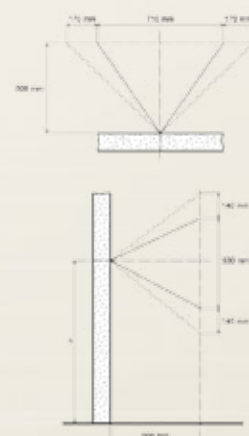

## camera angle adjustment

The HAV (monochrome) and HAVC (colour) camera units allow for an 11 degree adjustment angle on both vertical and horizontal planes. The standard viewing area is 530mm(v) x 710mm (h) providing an extensive viewing area for visitor recognition. For ease of installation, terminals to connect either traditional co-axial or twisted pair cable are provided to carry the video signal.

## dimensions for standard panel sizes (Custom panel sizes available by request)

(mm)	Size 1	Size 2	Size 3	Size 4
Width	120	120	120	225
Height	225	325	389	470